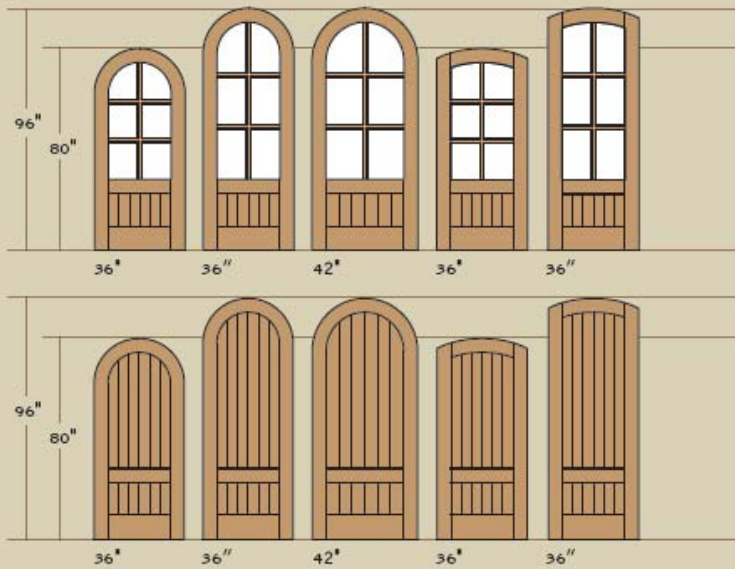

sizes & specs

**ELEVATIONS**

- Three distinct, architecturally driven families of doors - Traditional, Rustic and Craftsman
- 1-3/4" thick solid fir doors
- 5/8" Beveled 1/8 glass standard on all units with lites
- True Divided Lites
- 1-11/16" wide muntins on all Traditional & Rustic doors
- 2-1/4" wide muntins on all Craftsman doors
- KD wood frame kits available for all curved top doors
- Complete line of frames available for Traditional and Craftsman\* doors including **FiberGuard™**, **EverGuard™** and **EverFrame™**
- Quick-ship program available

**WHOLESALE HARDWOOD INTERIORS, INC.**

P.O. Box 485  
 1030 Campbellsville Bypass  
 Campbellsville, KY 42719  
 (270) 789-1323  
 www.wholesalehardwoodint.com

\*not available for radius top Craftsman doors

T R A D I T I O N A L

All sidelites are also available in 14"

R U S T I C

All doors and sidelites are FSC certified. At least 70% of this product comes from well managed forests, independently certified in accordance with the rules of the Forest Stewardship Council A.C.